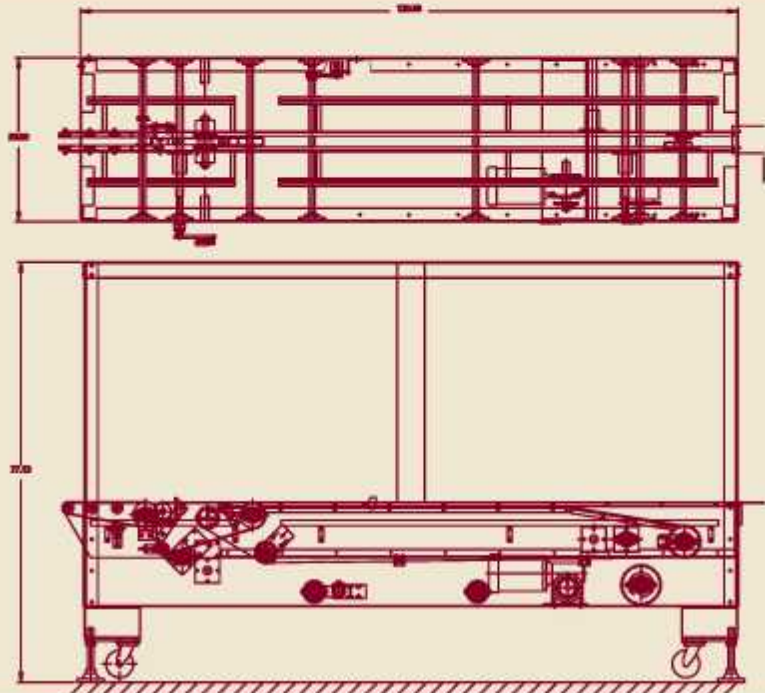

HISTORY

Specialized Packaging has customized ideal solutions for more than 30 years. We have developed the TFC-100 for more than 15 years with proven solutions in the automotive and food industries.