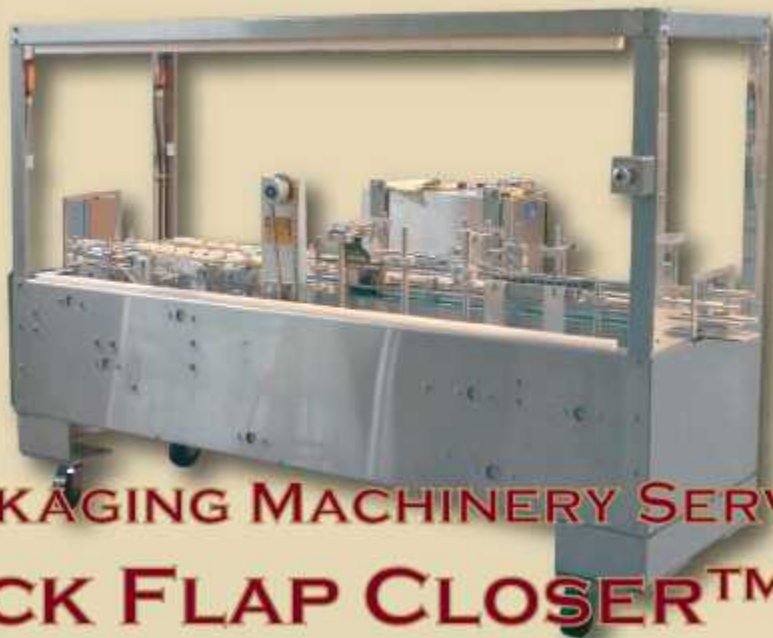

SWITCHBACK

GROUP

PACKAGING MACHINERY SERVICES TUCK FLAP CLOSER™

THE TFC-100:

The Tuck Flap Closer™ is a fully automatic solution that is capable of full integration within your line. It is built to withstand heavy duty environments. It can be integrated within your current line or we can develop a customized solution that will form, erect and close your packages. The TFC-100 will randomly receive, time and tuck carton flaps at speeds of 90 cartons per minute. It will close the flaps on various carton sizes and self-locking trays suitable for the food packaging, automotive and cosmetic industries. Switchback Group has customized ideal solutions for over 35 years and was formerly known as Packaging Machinery Services Company. Like all of the Switchback Group equipment line, it is known for its reliability and dependability, and supported by Switchback Group's team of engineers and service professionals. Our experience gives us the ability to customize unique solutions that are semi- or fully-automated and that can be incorporated and fully integrated.

CARTON SPECIFICATIONS

LENGTH		WIDTH		DEPTH	
Min	Max	Min	Max	Min	Max
5.5	13	3.75	8.0	1	3

KEY FEATURES

- ◊ Easy integration within line
- ◊ Flag infeed control
- ◊ Positive lug chain control
- ◊ Open architecture
- ◊ Variable speed control
- ◊ Quick size changes
- ◊ Safety interlocks
- ◊ Built in jog with programmable ramp speeds
- ◊ 230 VAC, 3 phase
- ◊ Detent overload clutch with electrical interlock
- ◊ Customized to each specific line
- ◊ Lock out / tag out compliant

OPTIONS

- ◊ Washdown construction
- ◊ Deboss Coder
- ◊ 460 and 600 VAC

HISTORY

Specialized Packaging has customized ideal solutions for more than 30 years. We have developed the TFC-100 for more than 15 years with proven solutions in the automotive and food industries.